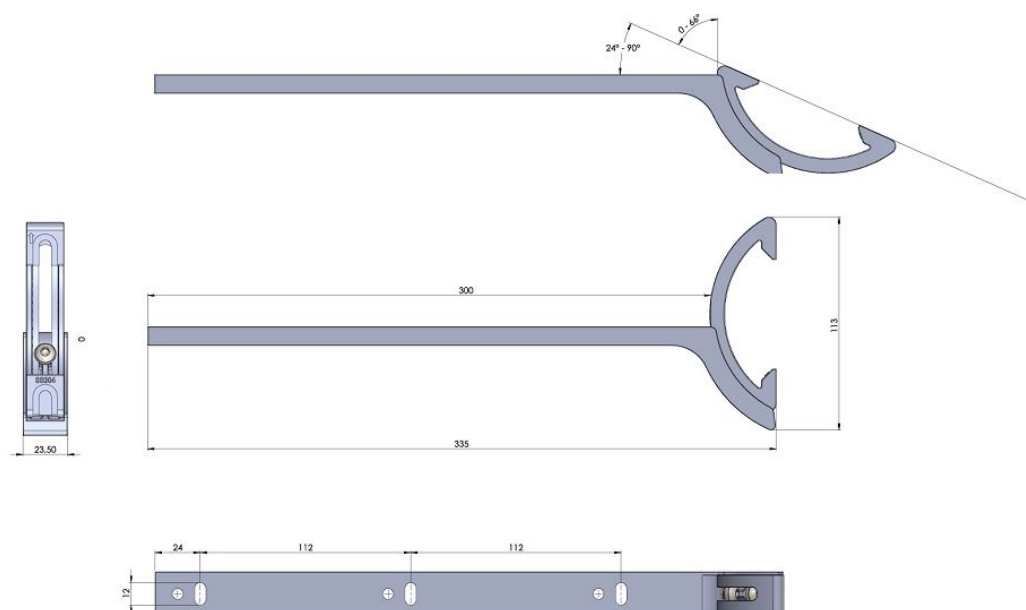

PRODUCT SHEET

Description:

Shelf Bracket "Slope", SS-304 Raw, For Sloping Walls from 0-66 Degree, F/Glass & Wood Shelves,
Incl.: 2 Socket Screws, M6x8mm DIN 7984, 2 x CSK Chipboard Screws 5x50mm,, 2 Plastic Wall Plugs
ø8x50mm, 1 x 4mm L-shaped Hex, Key, 2 Flat Washers, 3 x Suction Pads F/Glass Shelves

Item number:

22.02.802-0

Units	Box	Carton	HS Code	Barcode
Pcs.	1	32	8302500000	
				5704866466516

SISO A/S

Mileparken 11
DK-2740 Skovlunde
Denmark
VAT: DK 24786013

Phone +45 45 830 900

www.siso.dk
siso@siso.dk